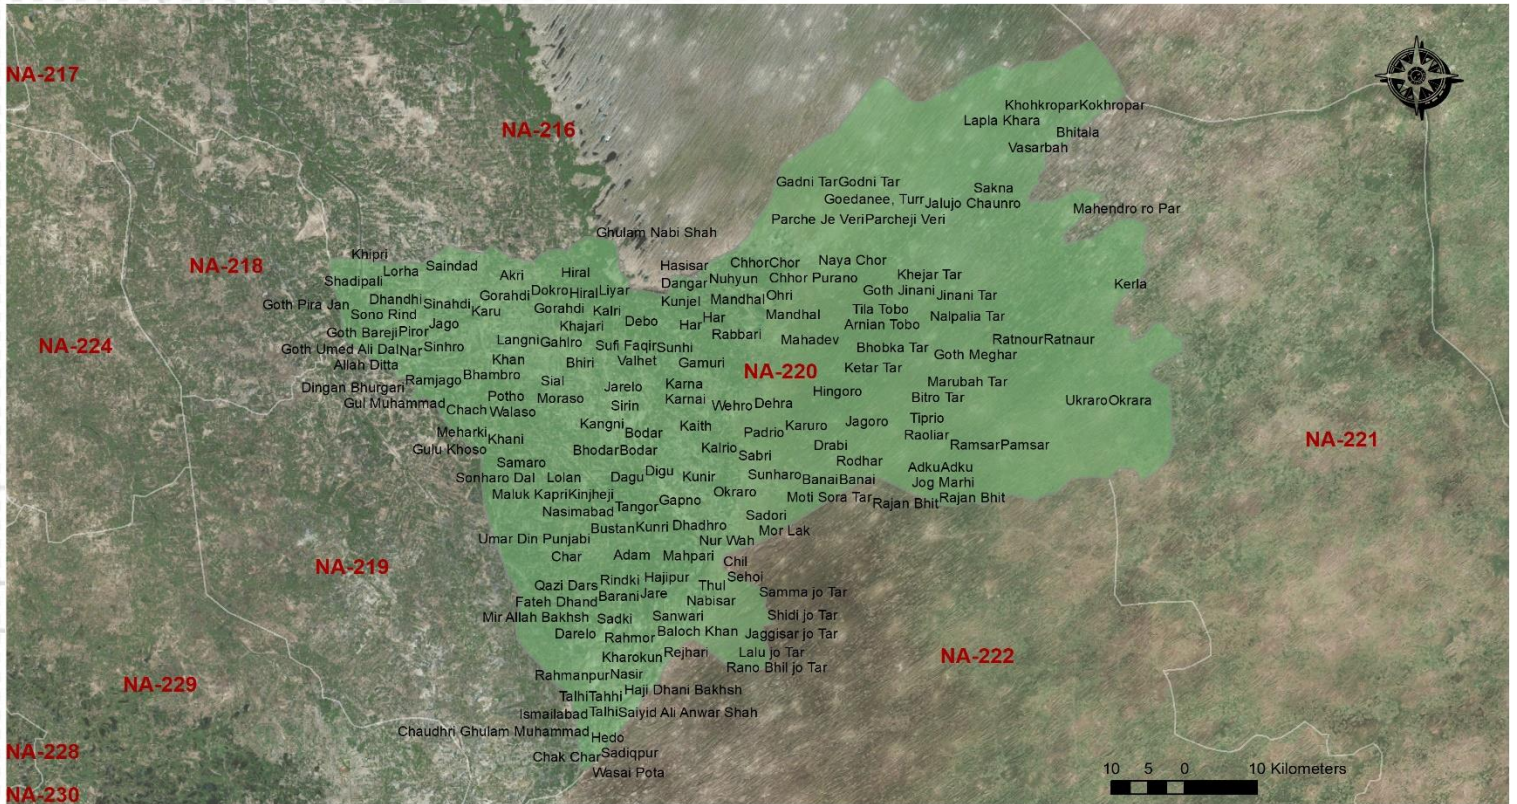

## NA-220 UMERKOT

## SINDH

CONSTITUENCY  
POPULATION

1,073,146